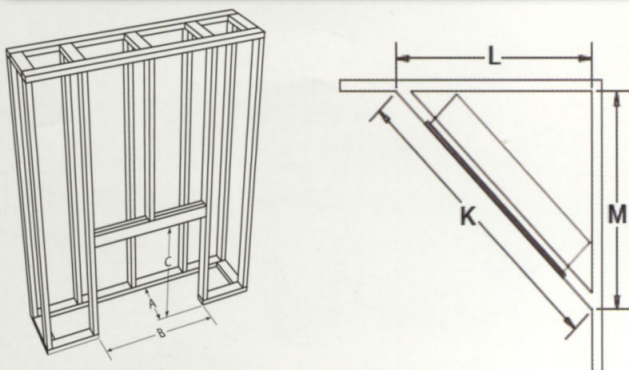

BUILT-IN ELECTRIC FIREPLACE

ClassicFlame Pro

Both Dimensions: 36" w x 7.62" d x 24" h
Ships Set-Up

CONTEMPORARY

36EB221-GRC - 220V

36EB111-GRC - 110V

CONTEMPORARY

36EB221-GRC - 220V
36EB111-GRC - 110V

* Can be installed into a wall or corner

Controls are Wall Mounted & Feature a Hand-Held Remote Control

FRAME OPENING DIMENSIONS

A	B	C	D	E	F	G
8"	35"	23.8"	24"	18"	36"	33.5"
H	I	J	K	L	M	
34.7"	23.6"	7.8"	51"	36"	36"	

36" Contemporary Builder's Box

Model No.: 36EB111-GRC : 110v

Dimensions: 36" w x 7.62" d x 24" h

Viewable Area: 33.5" w x 18" h

Model No.: 36EB221-GRC : 220v

Dimensions: 36" w x 7.62" d x 24" h

Viewable Area: 33.5" w x 18" h