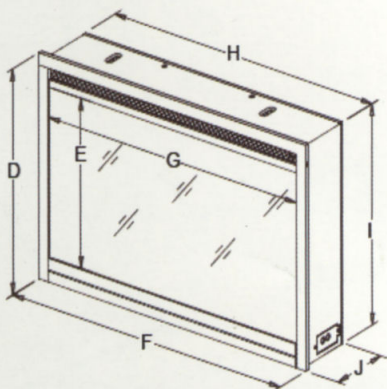

BUILT-IN ELECTRIC FIREPLACE

ClassicFlame Pro

Both Dimensions: 36" w x 7.62" d x 24" h
Ships Set-Up

CONTEMPORARY

36EB221-GRC - 220V

36EB111-GRC - 110V

CONTEMPORARY

36EB221-GRC - 220V
36EB111-GRC - 110V

* Can be installed into a wall or corner

Controls are Wall Mounted & Feature a Hand-Held Remote Control

FRAME OPENING DIMENSIONS

A	B	C	D	E	F	G
8"	35"	23.8"	24"	18"	36"	33.5"
H	I	J	K	L	M	
34.7"	23.6"	7.8"	51"	36"	36"	

36" Contemporary Builder's Box

Model No.: 36EB111-GRC : 110v

Dimensions: 36" w x 7.62" d x 24" h

Viewable Area: 33.5" w x 18" h

Model No.: 36EB221-GRC : 220v

Dimensions: 36" w x 7.62" d x 24" h

Viewable Area: 33.5" w x 18" h

FEATURES

- Multi-colored LED flame effect with different color combinations. Flames flow from a bed of simulated smooth white and clear river stones.
- 36EB111-GRC: Can be plugged directly into a standard 120V 3-prong outlet (power cord included)
- 36EB221-GRC: Can be hardwired into a home's electrical system and used with an external thermostat (included)*
- Integrated junction box for hardwiring installation
- Includes extra large mounting hardware
- Zero-clearance design allows flush mounting to drywall, tile or other home finishes
- Total surround flange for installation before or after drywalling
- Installs into above or below grade rooms; interior walls, exterior walls or corners
- Installation recommended by a qualified electrician