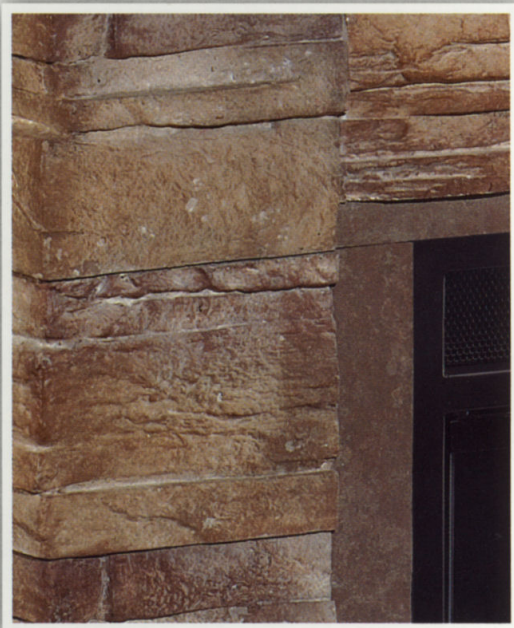

# FLAGSTONE

23WM912-S118

- The distinctive Oak top is accented by 8 decorative corbels
- Hand crafted from cultured stone to create the appearance of genuine stack stone at a fraction of the cost.

- Matching oversized mantel and base are crafted from oak solids and veneers in a rich, distressed oak finish

- Carefully selected pigments embedded in the cast stone create a natural stone appearance, as if hand-laid by a skilled mason.

Stacked Stone (S118) Finish

Mantel Dimensions: 44" w x 14.25" d x 39" h

Used with: 23EF025GRA Electric Fireplace Insert