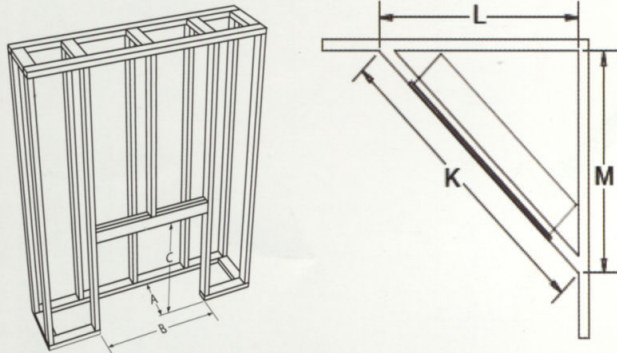

ClassicFlame Pro

BUILT-IN ELECTRIC FIREPLACE

Both Dimensions: 36" w x 7.62" d x 24" h  
Ships Set-Up

**TRADITIONAL**  
36EB220-GRT - 220V  
36EB110-GRT - 110V

# TRADITIONAL

36EB220-GRT - 220V  
36EB110-GRT - 110V

Can be installed into a wall or corner

Controls are Wall Mounted & Feature a Hand-Held Remote Control

## FRAME OPENING DIMENSIONS

A	B	C	D	E	F	G
8"	35"	23.8"	24"	18"	36"	33.5"
H	I	J	K	L	M	
34.7"	23.6"	7.8"	51"	36"	36"	

## 36" Traditional Builder's Box

Model No.:	36EB110-GRT : 110v
Dimensions:	36" w x 7.62" d x 24" h
Viewable Area:	33.5" w x 18" h
Model No.:	36EB220-GRT : 220v
Dimensions:	36" w x 7.62" d x 24" h
Viewable Area:	33.5" w x 18" h