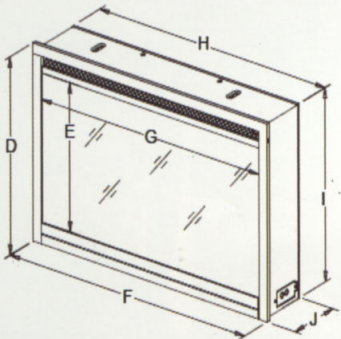

ClassicFlame Pro

BUILT-IN ELECTRIC FIREPLACE

Both Dimensions: 36" w x 7.62" d x 24" h  
Ships Set-Up

**TRADITIONAL**  
36EB220-GRT - 220V  
36EB110-GRT - 110V

# TRADITIONAL

36EB220-GRT - 220V  
36EB110-GRT - 110V

Can be installed into a wall or corner

Controls are Wall Mounted & Feature a Hand-Held Remote Control

## FRAME OPENING DIMENSIONS

A	B	C	D	E	F	G
8"	35"	23.8"	24"	18"	36"	33.5"
H	I	J	K	L	M	
34.7"	23.6"	7.8"	51"	36"	36"	

## 36" Traditional Builder's Box

Model No.:	36EB110-GRT : 110v
Dimensions:	36" w x 7.62" d x 24" h
Viewable Area:	33.5" w x 18" h
Model No.:	36EB220-GRT : 220v
Dimensions:	36" w x 7.62" d x 24" h
Viewable Area:	33.5" w x 18" h