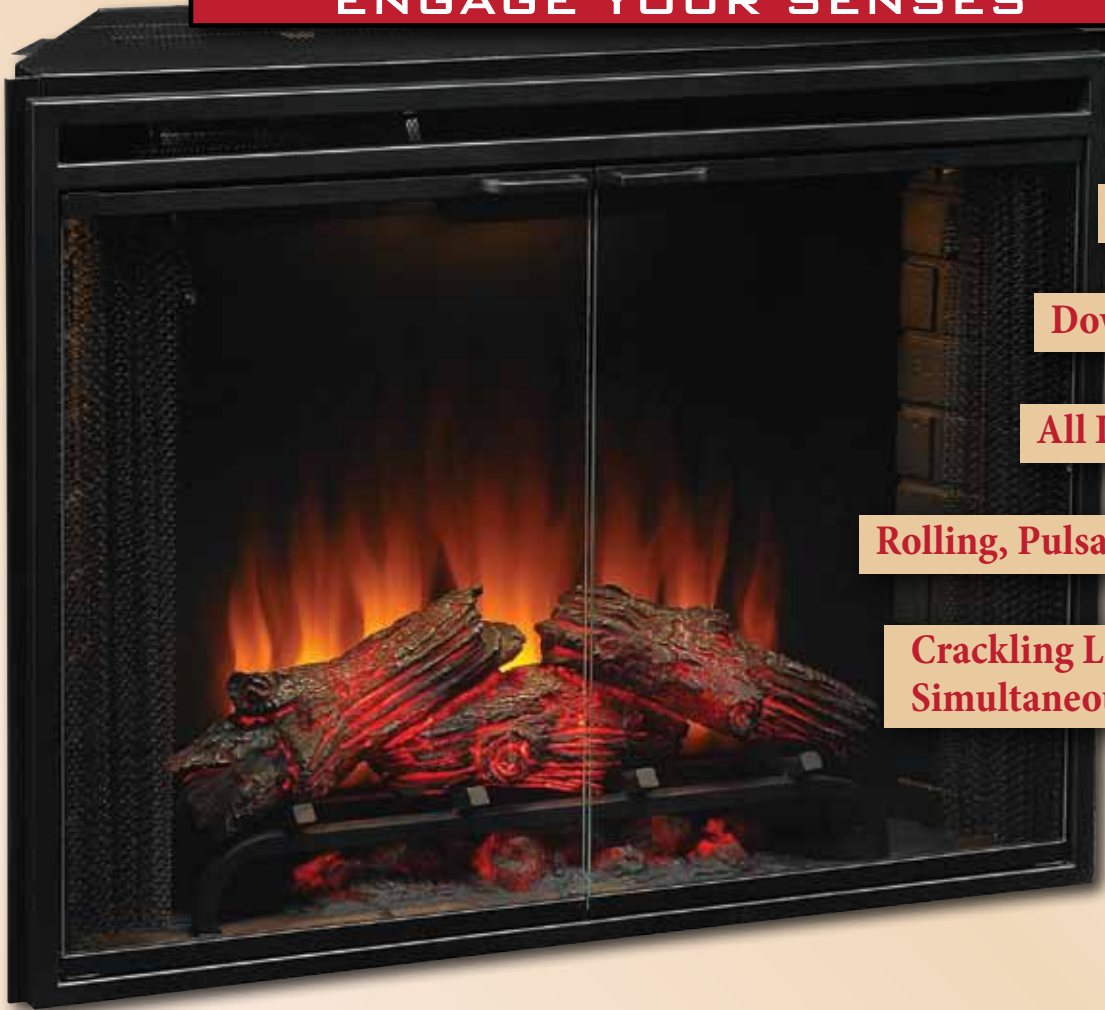

FIRE F/X

ENGAGE YOUR SENSES

Chimney Sounds

Downlight Shadowing

All LED Technology

Rolling, Pulsating Visual Effects

Crackling Log Sounds with Simultaneous Sparking Effects

L.E.D. INSERT WITH SPECIAL EFFECTS

All LED technology makes our new insert, not only beautiful, but energy efficient with a lifespan of up to 100,000 hours.

All effects can be controlled independently.

Multi-Function “slim-line” Remote Control

- Heat – On/off button toggles heat between the highest setting and off
- Standby – Switches all functions on or off to the previous setting
- Volume – Up/down controls the 5 volume levels
- Flame – Up/down controls for the 5 brightness settings
- Crackle – Three settings: crackle and wind, crackle only, and sound off
- Embers – Toggles the rolling ember effect on/off
- Sparks – Toggles the sparks on/off
- Downlight – Three settings: downlights on, shadow effect and lights off (28” & 33”)