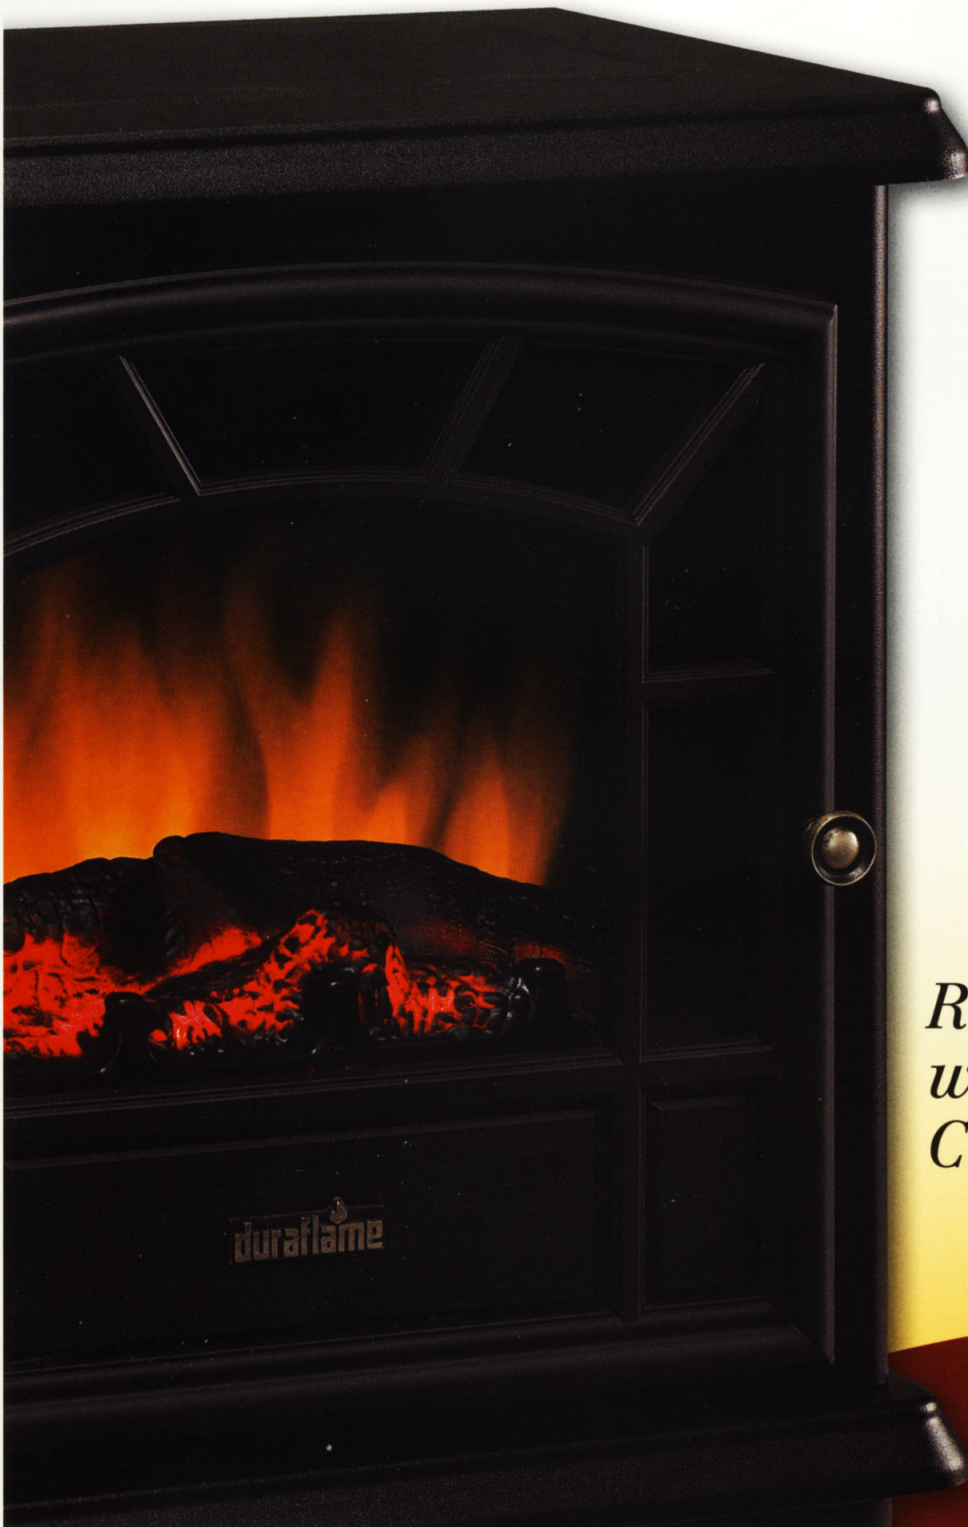

# duraf flame

## electric stove with heater

*Rustic Charm  
with Modern  
Convenience*

**DFS-550-0**

20"W X 12.2"D X 23.22"H

**duraf flame**

**Electric Stoves & Log Sets**

## Model:DFS-550-0

- Product Dimensions:  
20"W x 12.2"D x 23.22"H
- Carton Dimensions:  
22"W x 14.6"D x 25.80"H
- Black finish
- Operable door
- No hookups required,  
vent-free
- Operates with and  
without heat
- 1350 Watts/4600 BTU's  
per hour
- Supplemental heat for  
up to 400 sq. ft.
- 2 switches, dimmer dial  
and thermostatic dial
  1. Main power
  2. On/Off heat
- Realistic and dimmable  
flame effect
- Upgraded glowing logs  
and ember bed

# electric stove with heater

**Model:DFS-750-1**

- Product dimensions:  
25" w x 14.75" d x 26.62" h
- Carton dimensions:  
27.7" w x 15.30" d x 25.98" h
- Black finish
- Operable door
- No hookups required, vent-free
- Operates with and without heat
- 1350 Watts/4600 BTU's per hour
- Supplemental heat for up to 400 sq. ft.
- 4 switches and thermostatic dial
  1. Main power
  2. On/Off heat
  3. Flame effect up
  4. Flame effect down
- Realistic and dimmable flame effect
- Glowing logs and ember bed
- Slim-line remote control