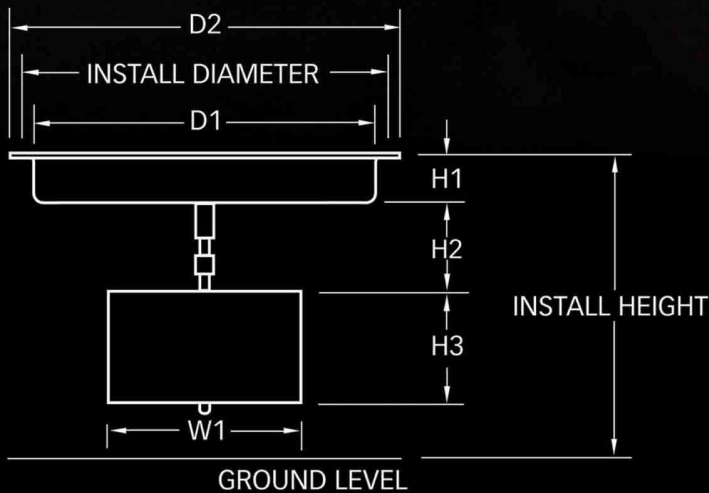

Enhance your great outdoors

with Manual Ignition Match Light Burner Systems

Choose from 19" or 25" burners to create your perfect setting.

19"

25"

Burner and Round Pan (19 or 25)

Burner and Square Pan (20 or 26)

MODEL:	SFRSR19DSI	SFRSR25DSI	SFRSS20DSI	SFRSS26DSI
INSTALL HEIGHT (MINIMUM)	18"	18"	18"	18"
INSTALL OPENING (MIN/MAX)	20" / 21" Diameter	26" / 27" Diameter	21"/22" Square	27"/28" Square
D1	19"	25"	20"	26"
D2	21.75"	27.75"	22"	28"
H1	2.5"	2.5"	2.5"	2.5"
H2	4.5"	4.5"	4.5"	4.5"
H3	6"	6"	6"	6"
W1	10.5"	10.5"	10.5"	10.5"