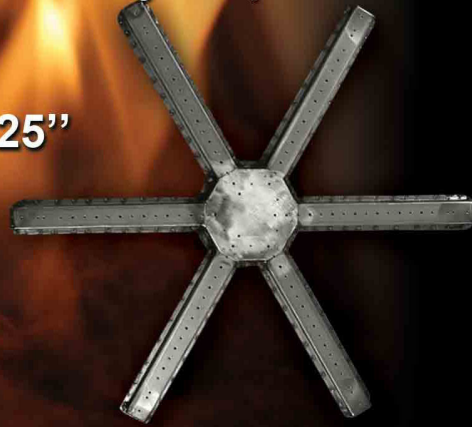

Extend the evening and the season with a natural gas remote operated gas fire pit (LP Conversion Kit available).

Choose from round or square drop-in system.

Fully automated direct spark systems designed to drop into your custom enclosure

Enhance your great outdoors

with Manual Ignition Match Light Burner Systems

Choose from 19" or 25" burners to create your perfect setting.

19"

25"

Burner and Round Pan (19 or 25)

Burner and Square Pan (20 or 26)