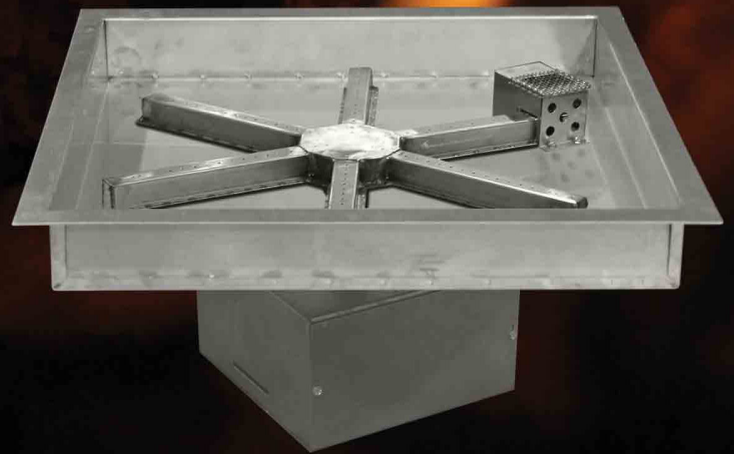

## Complete Drop-in Fire Pit System

Fully Electronic DSI Gas Valve System that is operated with 4 AA Batteries. A Remote Control is Standard with each System.

**SFRSR25DSI 25" Round Fire Pit**

**SFRSS25DSI 26" Square Fire Pit**

Extend the evening and the season with a natural gas remote operated gas fire pit (LP Conversion Kit available).

Choose from round or square drop-in system.

Fully automated direct spark systems designed to drop into your custom enclosure