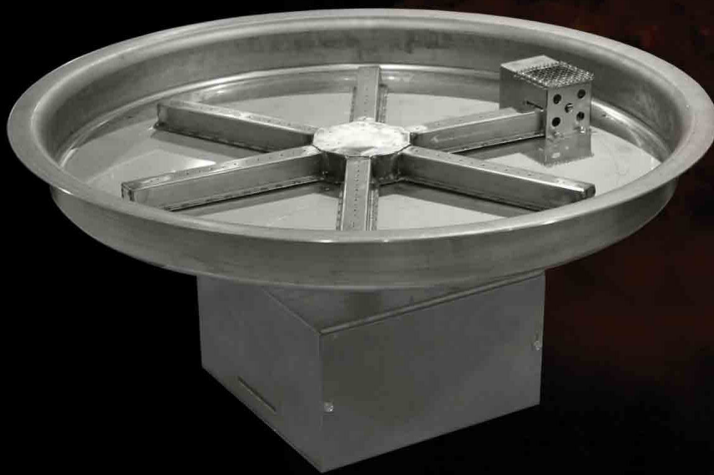

## Complete Drop-in Fire Pit System

Fully Electronic DSI Gas Valve System that is operated with 4 AA Batteries. A Remote Control is Standard with each System.

**SFRSR25DSI 25" Round Fire Pit**

**SFRSS25DSI 26" Square Fire Pit**

Extend the evening and the season with a natural gas remote operated gas fire pit (LP Conversion Kit available).

Choose from round or square drop-in system.

Fully automated direct spark systems designed to drop into your custom enclosure