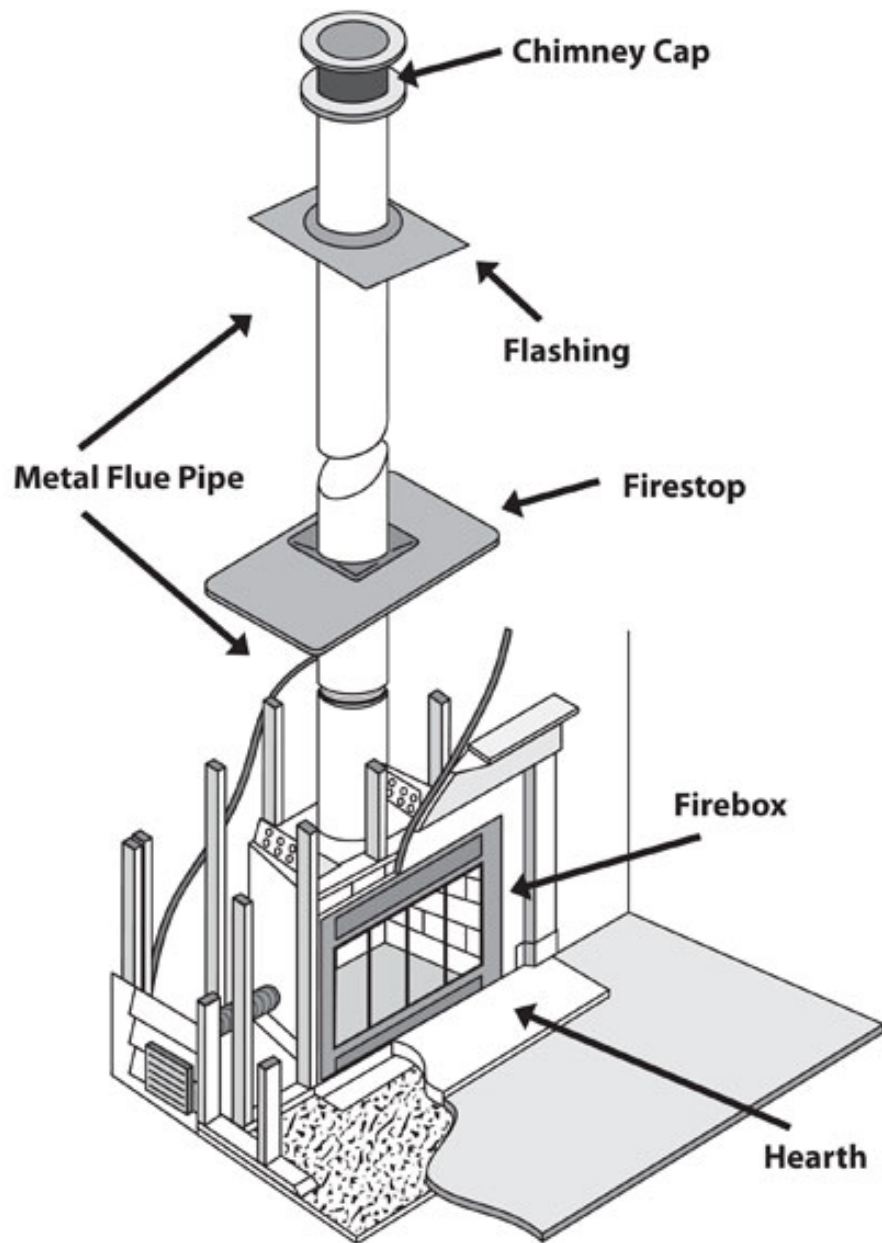

Wood Burning Fireplaces using 8DM venting system:
WRT/WCT2000
WRT/WCT3000 | WRE3000

Wood Burning Fireplaces using 12DM venting system:
WRT3500
WRT4000
WRT4500 | WRE4500
WRT6000 | WRE6000

Basic 8DM venting system:
F0895 12-8DM 12" Section Double Wall Pipe Snap Lock
F0896 18-8DM 18" Section Double Wall Pipe Snap Lock
F0897 24-8DM 24" Section Double Wall Pipe Snap Lock
F0898 36-8DM 36" Section Double Wall Pipe Snap Lock
F0899 48-8DM 48" Section Double Wall Pipe Snap Lock
F0900 30E-8DM 30 Degree Offset and Return
F0907 3600FS-8DM-1 1" Clearance Firestop Spacer
F0915 SC1-1 Storm Collar
F0916 RT-8DM Round Top with Mesh Screen
F0917 RTT-8DM * Round Top with Slip Section & Mesh
F1091 AK4 4" Air Kit with Collar, Hood & 3' Flex

*FLASHING (IF NEEDED)
F0908 V6FS-8DM * Roof Flashing 0 to 6/12 Pitch (24" Base)
F0909 V6F-8DM * Roof Flashing 0 to 6/12 Pitch (30" Base)
F0910 V12F-8DM * Roof Flashing 6/12 to 12/12 Pitch

Basic 12DM venting system:
F0932 12-12DM 12" Section Double Wall Pipe Snap Lock
F0933 18-12DM 18" Section Double Wall Pipe Snap Lock
F0934 24-12DM 24" Section Double Wall Pipe Snap Lock
F0935 36-12DM 36" Section Double Wall Pipe Snap Lock
F0936 48-12DM 48" Section Double Wall Pipe Snap Lock
F0937 30E-12DM 30 Degree Offset and Return
F0940 FS-10 2" Clearance Firestop Spacer
F0946 SC2-1 Storm Collar
F0947 RLT-12D Round Top Termination with Louvered Screen
F1091 AK4 4" Air Kit with Collar, Hood & 3' Flex (typical use 2)

*FLASHING (IF NEEDED)
F0942 V6F-10DM * Roof Flashing 0 to 6/12 Pitch
F0943 V12F-10DM * Roof Flashing 6/12 to 12/12 Pitch

*Chimney chase pans provided by others
Quantities for pipe, firestops will vary based on installation
Please consult fireplace manual for installation instructions