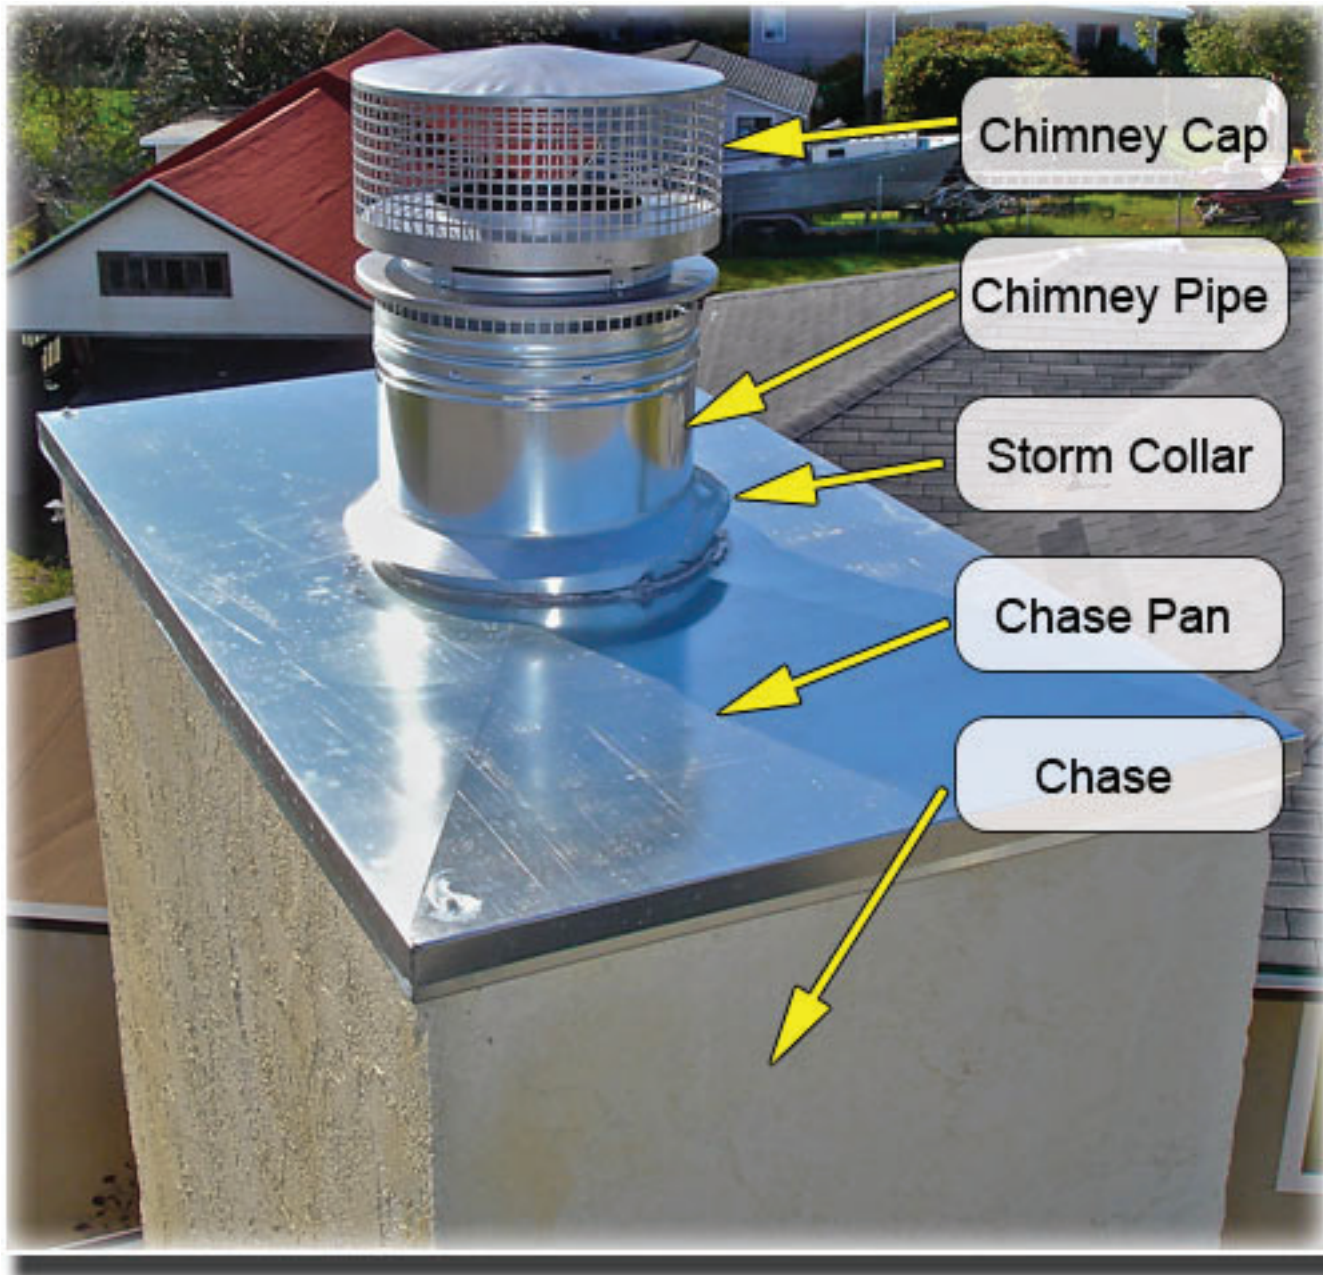

Chimney Cap

Chimney Pipe

Storm Collar

Chase Pan

Chase