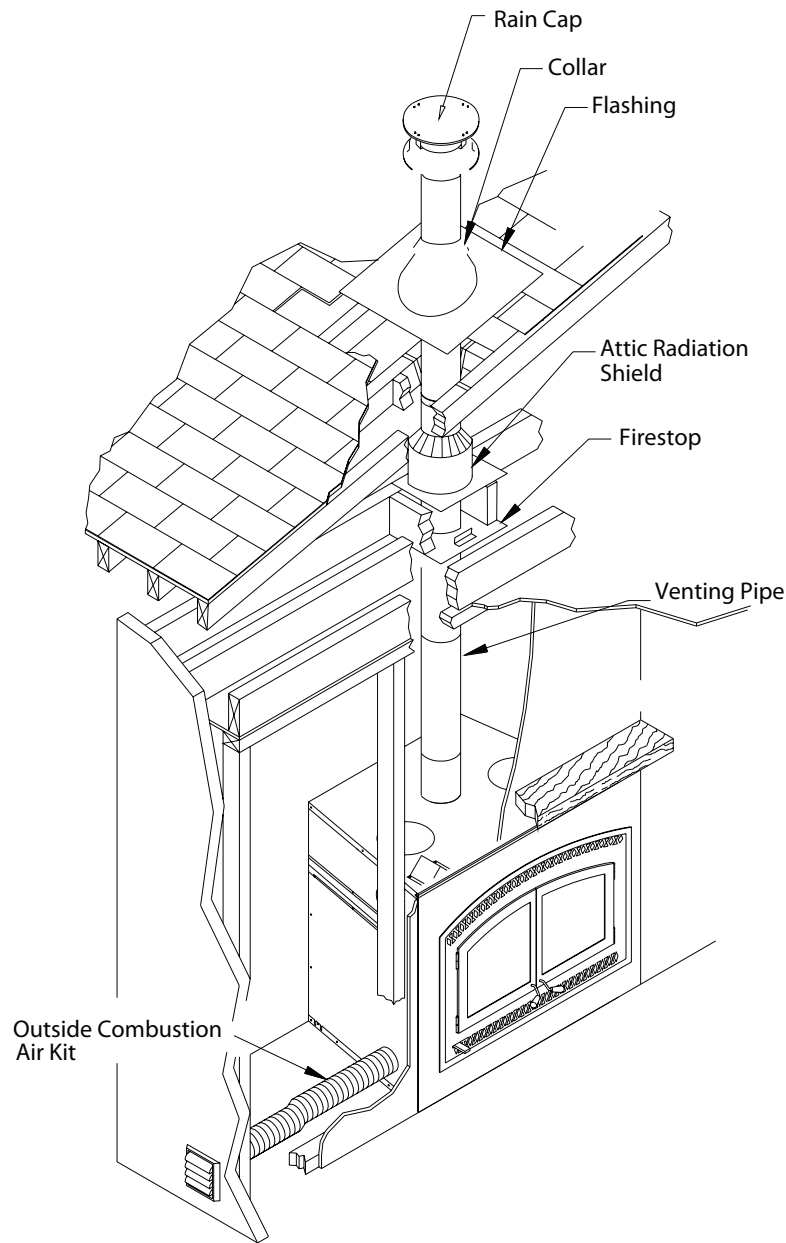

CHIMNEY INSTALLATION

High Efficiency Wood Burning Fireplaces using
6" insulated venting system:

WRT3920
WRT4820
WCT4820
WCT6820

Basic 6" insulated venting system:

F3966 | 6SPS6 | 6" SS (2pk) Chimney Length
F3967 | 6SPS12 | 12" SS (2pk) Chimney Length
F3968 | 6SPS18 | 18" SS (2pk) Chimney Length
F3969 | 6SPS24 | 24" SS Chimney Length
F3970 | 6SPS36 | 36" SS Chimney Length
F3971 | 6SPS48 | 48" SS Chimney Length
F3972 | 6SPSE15 | 15 Degree SS Elbow
F3973 | 6SPE30 | 30 Degree SS Elbow

F3974 | 6SPFS | Firestop Spacer
F3975 | 6SPIS | Attic Insulation Shield

F3976 | 6SFF | Flat Flashing
F3977 | 6SPF5 | 2/12 - 5/12 Flashing
F3978 | 6SPF10 | 6/12 - 10/12 Flashing

F3980 | 6SPRB | Roof Brace
F3981 | 6SPSC | Storm Collar
F3982 | 6SPC | Round Cap with Spark Arrester
F3983 | 6SPWF | Non-Insulated Wall Firestop
F3984 | 6SPAS | Adjustable Support
F3985 | 6SPWB | Wall Band
F3986 | 6SPSB | Support Band

6" Wood-Burning Chimney Components for Freestanding Stoves

F3987 | 6SPBSCS | Black Standard Ceiling Support
F3988 | 6SPBCCS | Black Cathedral Ceiling Support
F3989 | 6SPBTC | Black Trim Collar
F3990 | 6SPBSWA | Black Single Wall Pipe Adapter
F3991 | 6SPST | Tee SS (Tee Cap Included)
F3992 | 6SPTS | Tee Support
F3993 | 6SPATS | Adjustable Tee Support
F3983 | 6SPWF | Non-Insulated Wall Firestop
F3984 | 6SPAS | Adjustable Support
F3985 | 6SPWB | Wall Band
F3986 | 6SPSB | Support Band

*Chimney chase pans provided by others
Quantities for pipe, firestops will vary base on installation
Please consult fireplace manual for installation instructions

Superior
FIREPLACES®