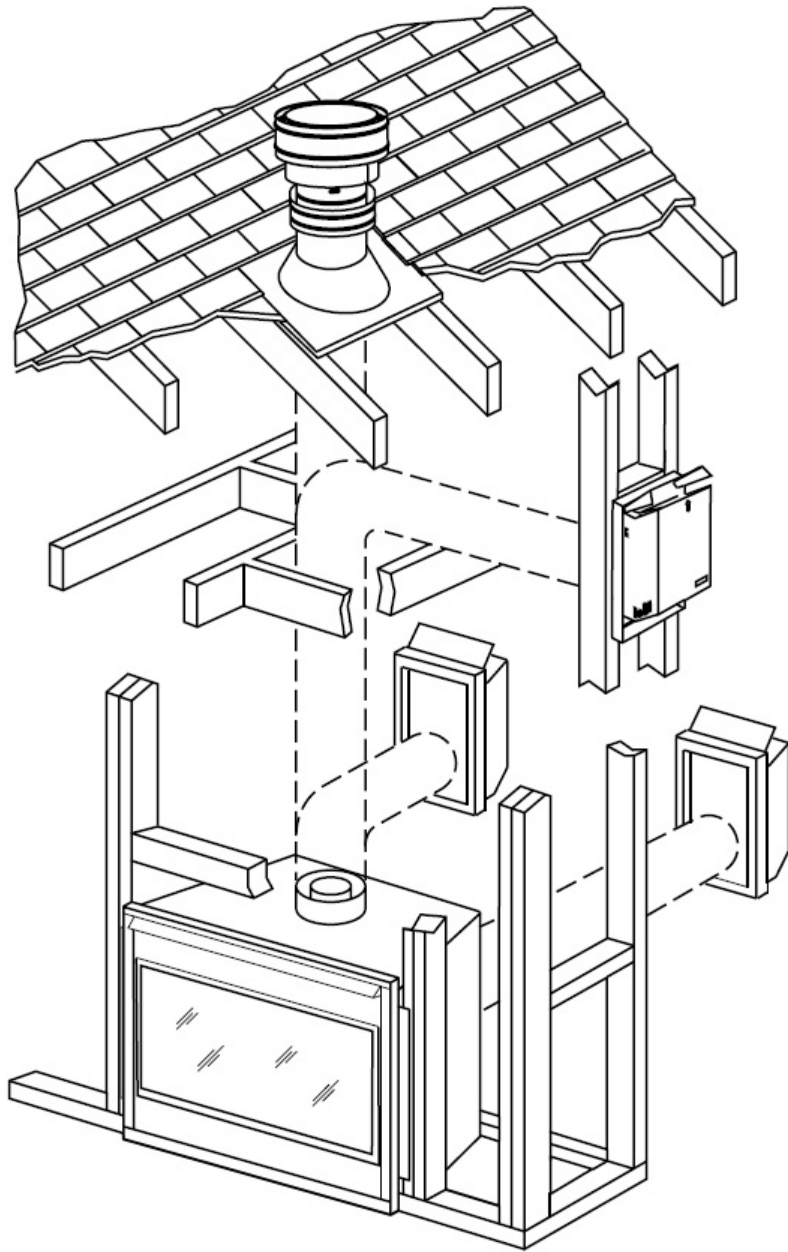

Direct Vent freplaces using 5/8 venting system:

DRL4060

Basic 5/8 direct venting system.
Pipe provided only by Metal-Fab Inc.
www.mtlfab.com:

- J2209 P58-6 6" Section Double Wall Pipe
- J2201 P58-12 12" Section Double Wall Pipe
- J2203 P58-24 24" Section Double Wall Pipe
- J2205 P58-36 36" Section Double Wall Pipe
- J2207 P58-48 48" Section Double Wall Pipe
- J2082 PA58-712 Adjustable 7"- 12" Section Double Wall Pipe
- J2041 OSR58-30 30 degree Offset and Return
- J0661 E58-45 45 degree Elbow
- J0663 E58-90 90 degree Elbow
- J1504 HTS-58 Horizontal Square Termination
- J3190 VT-58 Vertical Round Termination
- J1484 HHTK-58 Horizontal Round Hi-Wind Termination Kit
- J1501 HTKS-58 Horizontal Square Termination Kit
- J2300 SC-58 Storm Collar
- J3479 WF-58 Wall Firestop
- J0953 FP-58 Firestop Plate

- *Flashing (if needed):
- J2251 RF-58-6 Roof Flashing - 0 to 6/12 Pitch
- J2249 RF-58-12 Roof Flashing - 6/12 to 12/12 Pitch

*Chimney chase pans provided by others
Quantities for pipe, firestops will vary base on installation
Please consult fireplace manual for installation instructions