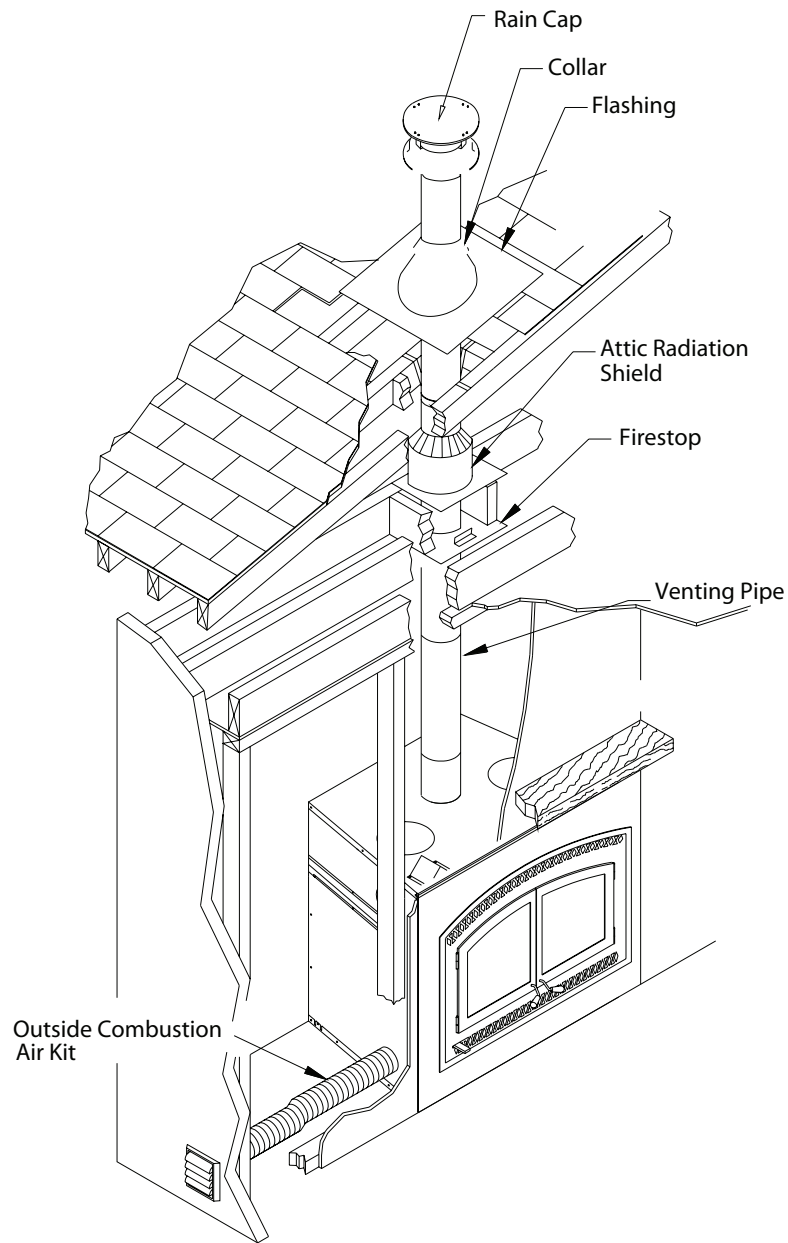

CHIMNEY INSTALLATION

High Efficiency Wood Burning Fireplaces using
7" insulated venting system:

WRT4826
WCT6940

Basic 7" insulated venting system:

F3994 | 7SPS6 | (2pk) 6" SS Chimney Length
F3995 | 7SPS12 | (2pk) 12" SS Chimney Length
F3996 | 7SPS18 | (2pk) 18" SS Chimney Length
F3997 | 7SPS24 | 24" SS Chimney Length
F3998 | 7SPS36 | 36" SS Chimney Length
F3999 | 7SPS48 | 48" SS Chimney Length
F4000 | 7SPSE15 | 15 degree SS Elbow
F4001 | 7SPSE30 | 30 degree SS Elbow

F4002 | 7SPFS | Firestop Spacer
F4003 | 7SPIS | Attic Insulation Shield

F4004 | 7SPFF | Flat Flashing
F4005 | 7SPF5 | 2/12 - 5/12 Flashing
F4006 | 7SPF10 | 6/12 - 10/12 Flashing

F4008 | 7SPRB | Roof Brace
F4009 | 7SPSC | Storm Collar
F4010 | 7SPC | Round Cap with Spark Arrestor
F4011 | 7SPWF | Non-Insulated Wall Firestop
F4012 | 7SPAS | Adjustable Support
F4013 | 7SPWB | Wall Band
F4014 | 7SPSB | Support Band

*Chimney chase pans provided by others
Quantities for pipe, firestops will vary based on installation
Please consult fireplace manual for installation instructions