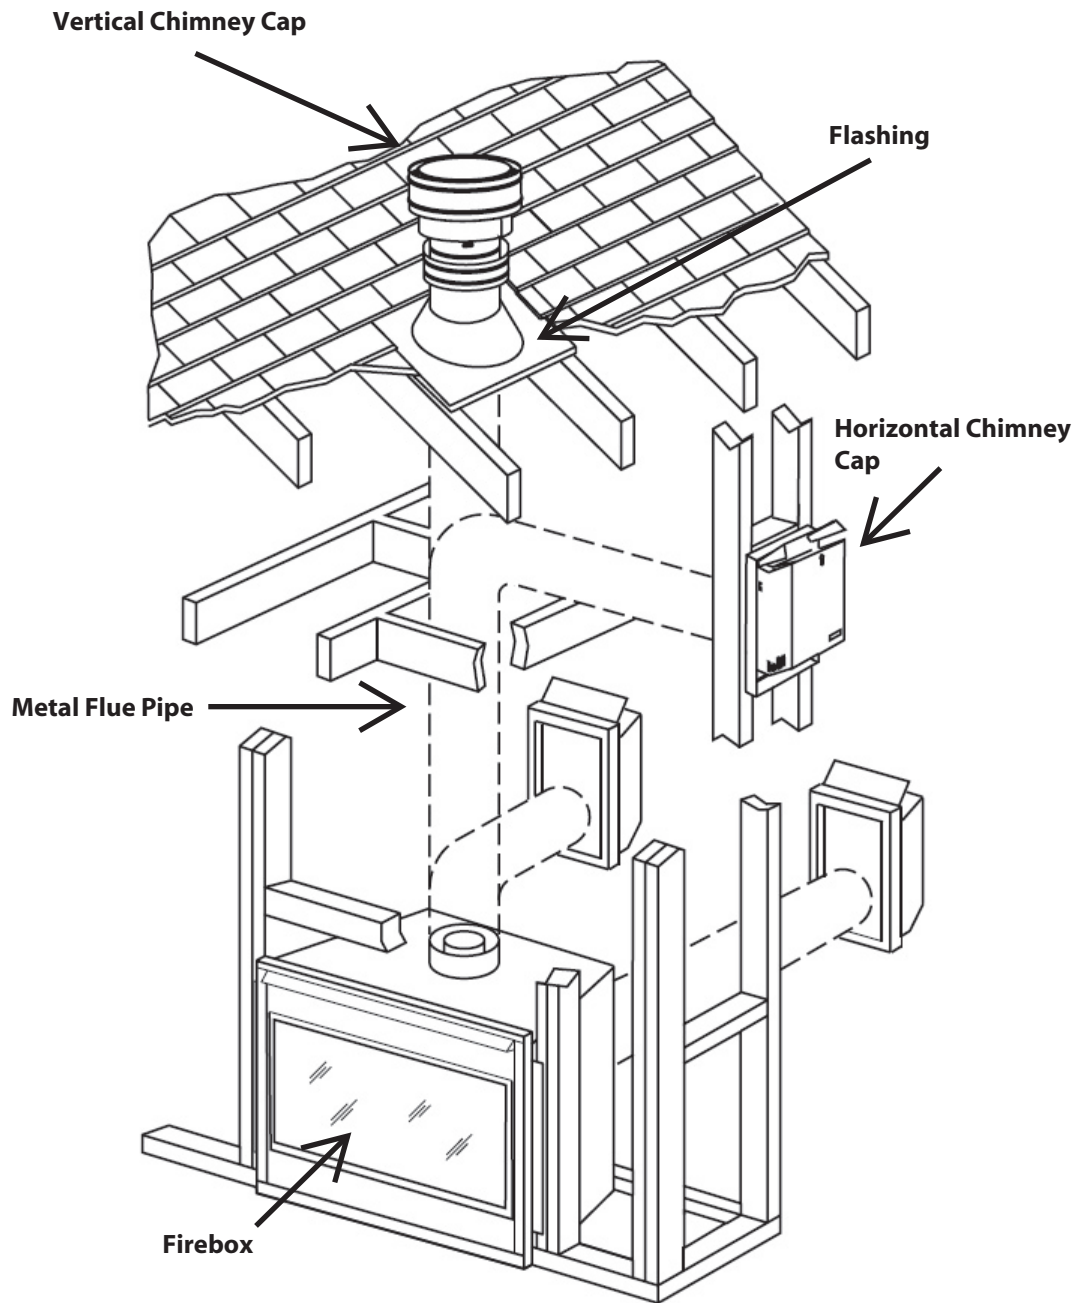

Direct Vent fireplaces using 4.5/7.5 venting system:

DRT2000 | DRC2000
DRT3000 | DRC3000
DRT3500 | DRC3500
DRT35ST | DRT35PF | DRT40ST | DRT40PF | DRT40CR/L
DRT4040/45
DRT4200
DRT6300 | DRC6300 | DRT63ST *Power Vented
DRL3000
DRL6500

Basic 4.5/7.5 Venting System:

77L70 SV4.5L6 6" Rigid DV Vent
77L71 SV4.5L12 12" Rigid DV Vent
77L72 SV4.5L24 24" Rigid DV Vent
77L73 SV4.5L36 36" Rigid DV Vent
77L74 SV4.5L48 48" Rigid DV Vent
77L75 SV4.5LA Adjustable Length Slip Section (2" - 7.5") - rigid
77L76 SV4.5E45 45 Degree Elbow
77L77 SV4.5E90 90 Degree Elbow
77L81 SV4.5SC6 Storm Collars (6 pieces)
H6183 SV4.5HF5 Horizontal Spacer, Rigid, each
H2246 SV4.5HF - 10 Horizontal Firestop (Rigid) - 10 Pack
F2567 SV4.5VFS Vertical Firestop (Rigid), each
H2247 SV4.5VF - 10 Vertical Firestop (Rigid) - 10 Pack.
H3907 SV4.5RSA Attic Insulation Radiation Shield

Termination Kits (Includes termination, adaptor and firestop):

H1968 SV4.5HT-2 Horizontal Termination Kit
H8914 SV4.5TK90HT2 Horizontal Termination Kit HT2 Includes SV4.5 90 Elbow
H8915 SV4.5TK90SS Horizontal Termination Kit, Small Square, Includes SV4.5 90 Elbow
H2152 SV4.5GV-1 Vertical Termination, High Wind
F2568 SV4.5GV-1-SC Vertical Termination, with Storm Collar

*FLASHING (IF NEEDED)

77L78 SV4.5F Roof Flashing - Fla
77L79 SV4.5FA Roof Flashing 1/12 - 7/12 Pitch
77L80 SV4.5FB Roof Flashing 7/12 - 12/12 Pitch

*Chimney chase pans provided by others

Quantities for pipe, firestops will vary base on installation
Please consult fireplace manual for installation instructions